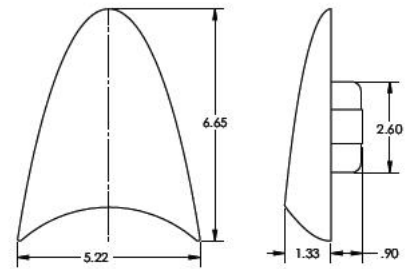

Lés Mini Sconce

Compact LED Sconce

(Nominal 5.22" x 6.65")

Lamps: LED

FEATURES

MADE IN THE USA

Optional Decorative Painted Finishes

Venetian Blue Marble

Foresta Green Marble

Deep Wood Grain

Knotty Pine

Specifications

(Specifications subject to change, consult web site for any revisions)

- Construction: Die-cast aluminum.
 - Electrical: 120 volt. Input power - 9 watts.
 - LED's: (2) cool white Luxeon Rebel® LED rated for 60,000 hours at 70% lumen maintenance with standard 700mA driver. For other LED colors, please contact factory.
- | Color | Description |
|-------|--------------------|
| WH | Warm White - 3000k |
- Lens: Frosted, shatter-resistant, polycarbonate lens.
 - Switching: **Line voltage switching by others.**
 - Mounting: **Mounts to a standard single-gang box provided by others.**
 - Standard Finish: Polyester powder coated flat white.
 - Optional Finish: Antimicrobial off white, custom color (*please provide color number or sample*) or decorative painted finish.
 - CA OSHPD: California Office of Statewide Health Planning and Development. Seismic mounting pre-approval status: (calculations and pre-approval not required).
 - Listings: Americans with Disabilities Act of 1990 (ADA) compliant.

Fixture Dimensions

Front Profile

Side Profile

Input power - 9 watts

See web site for photometry files

ORDERING INFORMATION

Example: HSN600-120-AMB-CC

Series	Voltage	LED Color	Finish
<input style="width: 100%;" type="text"/>	<input style="width: 100%;" type="text"/>	<input style="width: 100%;" type="text"/>	<input style="width: 100%;" type="text"/>
HSN600	120	WH Warm White - 3000k	