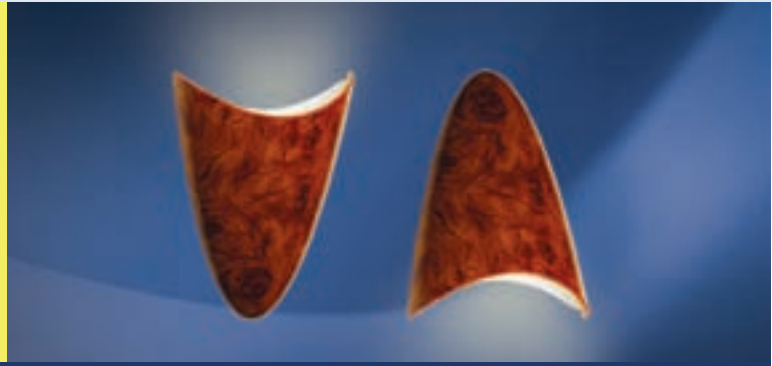

Lés Mini Sconce

Compact LED Sconce

(Nominal 5.22" x 6.65")

Lamps: LED

FEATURES

MADE IN THE USA

Optional Decorative Painted Finishes

Venetian Blue Marble

Foresta Green Marble

Deep Wood Grain

Knotty Pine

Specifications

(Specifications subject to change, consult web site for any revisions)

- Construction: Die-cast aluminum.
 - Electrical: 120 volt. Input power - 9 watts.
 - LED's: (2) cool white Luxeon Rebel® LED rated for 60,000 hours at 70% lumen maintenance with standard 700mA driver. For other LED colors, please contact factory.
- | Color | Description |
|-------|--------------------|
| WH | Warm White - 3000k |
- Lens: Frosted, shatter-resistant, polycarbonate lens.
 - Switching: **Line voltage switching by others.**
 - Mounting: **Mounts to a standard single-gang box provided by others.**
 - Standard Finish: Polyester powder coated flat white.
 - Optional Finish: Antimicrobial off white, custom color (*please provide color number or sample*) or decorative painted finish.
 - CA OSHPD: California Office of Statewide Health Planning and Development. Seismic mounting pre-approval status: (calculations and pre-approval not required).
 - Listings: Americans with Disabilities Act of 1990 (ADA) compliant.