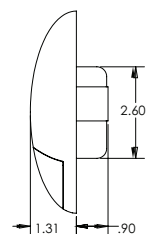

Foresta Green Marble

Deep Wood Grain

Knotty Pine

Specifications

(Specifications subject to change, consult web site for any revisions)

- Construction: Die-cast aluminum.
- Electrical: Available in 120 volt only. Input power - 2 watts.
- LED's: (1) warm white Luxeon Rebel® LED rated for 60,000 hours at 70% lumen maintenance with standard 350mA driver. Optional amber LED.

Fixture Dimensions

Front Profile

Side Profile

Input power - 2 watts

See web site for photometry files

ORDERING INFORMATION

Example: HNL720-277-WH-FW

Series	Voltage	LED Color	Finish
HNL720	120	WH Warm White - 3000k AMB Amber - 590nm	FW Flat white AM Antimicrobial off white CC Custom color (please provide color number or sample)
Decorative Painted Finishes DPF1 Venetian Blue Marble DPF2 Foresta Green Marble DPF3 Rich Wood Grain DPF4 Knotty Pine			