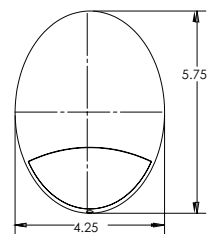

Foresta Green Marble

Deep Wood Grain

Knotty Pine

Specifications

(Specifications subject to change, consult web site for any revisions)

- Construction: Die-cast aluminum.
- Electrical: Available in 120 volt only. Input power - 2 watts.
- LED's: (1) warm white Luxeon Rebel® LED rated for 60,000 hours at 70% lumen maintenance with standard 350mA driver. Optional amber LED.

Fixture Dimensions

Front Profile

Side Profile

Input power - 2 watts

See web site for photometry files

ORDERING INFORMATION

Example: HNL720-277-WH-FW

Series	Voltage	LED Color	Finish
HNL720	120	WH Warm White - 3000k AMB Amber - 590nm	FW Flat white AM Antimicrobial off white CC Custom color (please provide color number or sample)
Decorative Painted Finishes DPF1 Venetian Blue Marble DPF2 Foresta Green Marble DPF3 Rich Wood Grain DPF4 Knotty Pine			