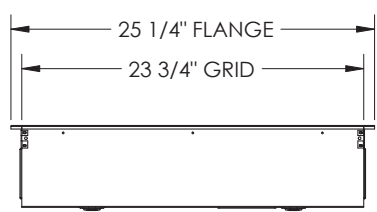

## Dimensional Data

Side Profile

End Profile  
(For both Grid and Flange)

3 Lamp Profile  
(2L Profile also available)