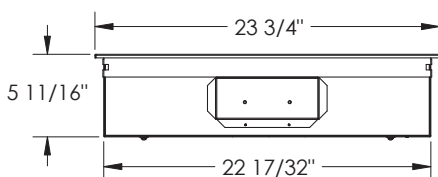

TRILUME T8 2X4

Dimensional Data

Side Profile

End Profile
(For both Grid and Flange)

4 Lamp Profile
(2L and 3L Profiles also available)

Specifications

- Construction:** 18GA steel housing and 24GA reflectors for flange or 1" grid ceilings.
- Electrical:** 120, 277 or universal voltage.
- Lamp Shield:** Extruded acrylic lens basket with perforated acrylic insert.
- Lamps:** (2, 3 or 4) 32w T8 lamps (by others). See LVC options below.
- Sanitary Lens Option:** An 18GA CRS door with clear, acrylic lens forms a sealed enclosure over entire length of fixture. The outer lens surface is smooth and completely wipeable for infection control. Underneath sanitary lens, a perforated metal basket conceals ambient lamps. Perforated metal basket is polyester powder coated to match finish on housing.
- Finishes:** Polyester powder coated after fabrication with either flat white or designer white antimicrobial finish.
- Listings:** UL and C-UL listed.
- Warranty:** 5-year limited warranty. Made in the USA by Healthcare Lighting's ISO certified facility in Fairview, PA.