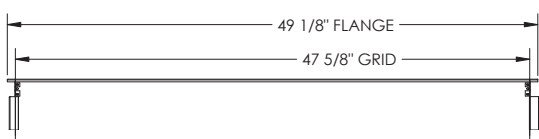

TRILUME T8 2X4

Dimensional Data

Side Profile

End Profile
(For both Grid and Flange)

4 Lamp Profile
(2L and 3L Profiles also available)

Specifications

- Construction:** 18GA steel housing and 24GA reflectors for flange or 1" grid ceilings.
- Electrical:** 120, 277 or universal voltage.
- Lamp Shield:** Extruded acrylic lens basket with perforated acrylic insert.
- Lamps:** (2, 3 or 4) 32w T8 lamps (by others). See LVC options below.
- Sanitary Lens Option:** An 18GA CRS door with clear, acrylic lens forms a sealed enclosure over entire length of fixture. The outer lens surface is smooth and completely wipeable for infection control. Underneath sanitary lens, a perforated metal basket conceals ambient lamps. Perforated metal basket is polyester powder coated to match finish on housing.
- Finishes:** Polyester powder coated after fabrication with either flat white or designer white antimicrobial finish.
- Listings:** UL and C-UL listed.
- Warranty:** 5-year limited warranty. Made in the USA by Healthcare Lighting's ISO certified facility in Fairview, PA.