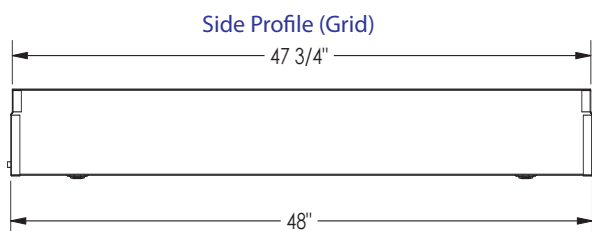

TRILUME T8 w/ Exam 2X4

Dimensional Data

3 Lamp Ambient/4 Lamp Exam Profile

Specifications

- Construction:** 18GA steel housing and 24GA reflectors for flange or 1" to 1-1/2" grid ceilings.
- Electrical:** 120, 277 or universal voltage.
- Sanitary Lens:** An 18GA CRS door with clear, acrylic lens forms a sealed enclosure over entire length of fixture. The outer lens surface is smooth and completely wipeable for infection control.
- Lamp Shields:** Underneath Sanitary Lens, a perforated metal basket in middle of fixture conceals lamps in Ambient Compartment while extruded acrylic lenses conceal lamps in adjoining Exam Compartments.
- Lamps:**
- Ambient:** (2 or 3) 32w T8 lamps (by others). See LVC options below.
 - Exam:** (2) 32w T8 or (2) 54w T5HO lamps (1 lamp per exam compartment); or (4) 32w T8 lamps (2 lamps per exam compartment).
- Lamps and on/off line voltage switching (by others).
- Finishes:** Polyester powder coated after fabrication with either flat white or designer white antimicrobial finish.
- Listings:** UL and C-UL listed.
- Warranty:** 5-year limited warranty. Made in the USA by Healthcare Lighting's ISO certified facility in Fairview, PA.