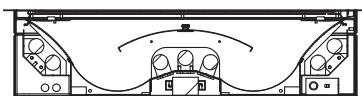

TRILUME T8 w/ Exam 2X4

Dimensional Data

3 Lamp Ambient/4 Lamp Exam Profile

Specifications

- Construction:** 18GA steel housing and 24GA reflectors for flange or 1" to 1-1/2" grid ceilings.
- Electrical:** 120, 277 or universal voltage.
- Sanitary Lens:** An 18GA CRS door with clear, acrylic lens forms a sealed enclosure over entire length of fixture. The outer lens surface is smooth and completely wipeable for infection control.
- Lamp Shields:** Underneath Sanitary Lens, a perforated metal basket in middle of fixture conceals lamps in Ambient Compartment while extruded acrylic lenses conceal lamps in adjoining Exam Compartments.
- Lamps:**
- Ambient:** (2 or 3) 32w T8 lamps (by others). See LVC options below.
 - Exam:** (2) 32w T8 or (2) 54w T5HO lamps (1 lamp per exam compartment); or (4) 32w T8 lamps (2 lamps per exam compartment).
- Lamps and on/off line voltage switching (by others).
- Finishes:** Polyester powder coated after fabrication with either flat white or designer white antimicrobial finish.
- Listings:** UL and C-UL listed.
- Warranty:** 5-year limited warranty. Made in the USA by Healthcare Lighting's ISO certified facility in Fairview, PA.