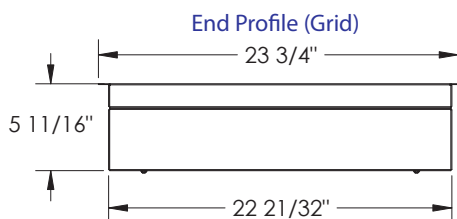

TRILUME T8 w/ Exam 2X4

Dimensional Data

3 Lamp Ambient/4 Lamp Exam Profile

Specifications

- Construction:** 18GA steel housing and 24GA reflectors for flange or 1" to 1-1/2" grid ceilings.
- Electrical:** 120, 277 or universal voltage.
- Sanitary Lens:** An 18GA CRS door with clear, acrylic lens forms a sealed enclosure over entire length of fixture. The outer lens surface is smooth and completely wipeable for infection control.
- Lamp Shields:** Underneath Sanitary Lens, a perforated metal basket in middle of fixture conceals lamps in Ambient Compartment while extruded acrylic lenses conceal lamps in adjoining Exam Compartments.
- Lamps:**
- Ambient:** (2 or 3) 32w T8 lamps (by others). See LVC options below.
 - Exam:** (2) 32w T8 or (2) 54w T5HO lamps (1 lamp per exam compartment); or (4) 32w T8 lamps (2 lamps per exam compartment).
- Lamps and on/off line voltage switching (by others).
- Finishes:** Polyester powder coated after fabrication with either flat white or designer white antimicrobial finish.
- Listings:** UL and C-UL listed.
- Warranty:** 5-year limited warranty. Made in the USA by Healthcare Lighting's ISO certified facility in Fairview, PA.